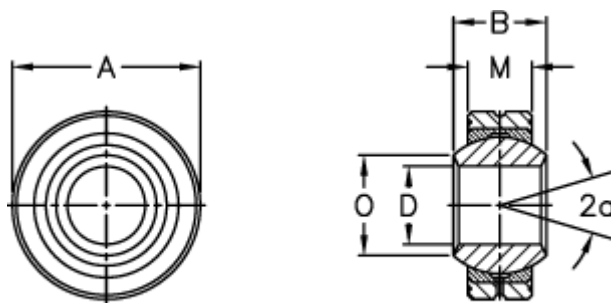

Article number: 03401018

Description: Fluro Rod end GLXS 18

Measures

Str. 3-4 uden smørerille

A	= 42	Static load C0 (kN) = 157
a (degrees)	= 15	Weight = 150
B	= 23	
D	= 18	
Dynamic load C (kN)	= 26	
M	= 16.5	
O	= 21.8	
Permissible rpm	= 600	